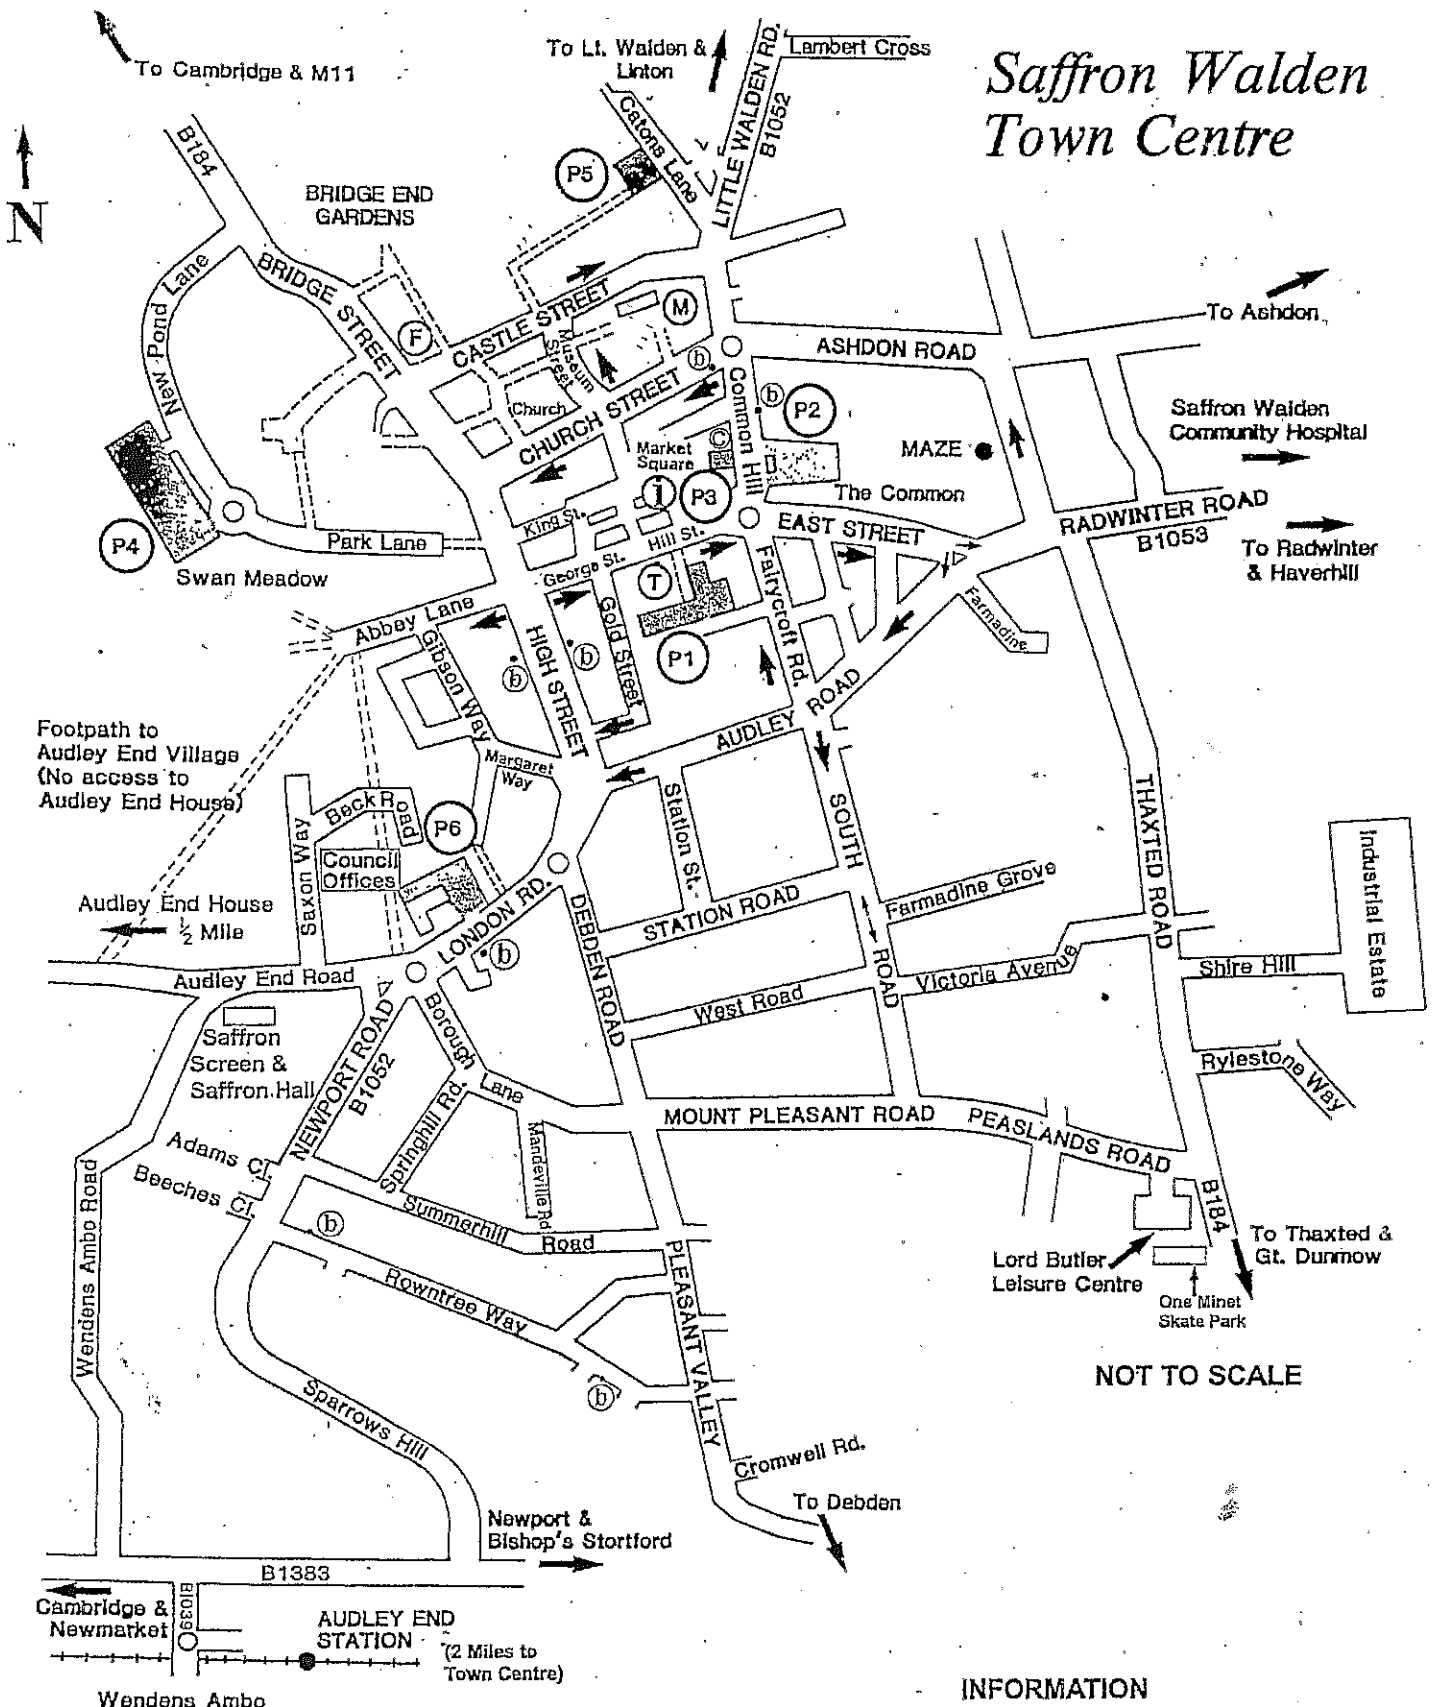

Saffron Walden Town Centre

CAR PARK SITES

- P1** Fairycroft Road - CB10 1NA
294 Short Stay spaces - Cycle Racks (access to Waitrose)
- P2** The Common - CB10 1JH
109 Short Stay spaces - Cycle Racks
- P3** Rose and Crown Car Park - CB10 1JH
27 Short Stay spaces
- P4** Swan Meadow - CB10 1BX
394 Long/Short Stay spaces & 6 Coach space
- P5** Catons Lane - CB10 2DU
49 Free Long Stay spaces
- P6** Council Offices - CB11 4ER
144 Long Stay spaces - weekend only
- C** Coach drop off point

INFORMATION

- T** Public Toilets, Hill Street
Free
Open: 7.00am - 6.00pm
- B** Main bus Stops
- i** Tourist Information Centre
Market Place - 01799 524002
Open: Mon - Sat 9.30am - 4.00pm
- M** Museum - 01799 510333
- F** The Fry Art Gallery - 01799 513779