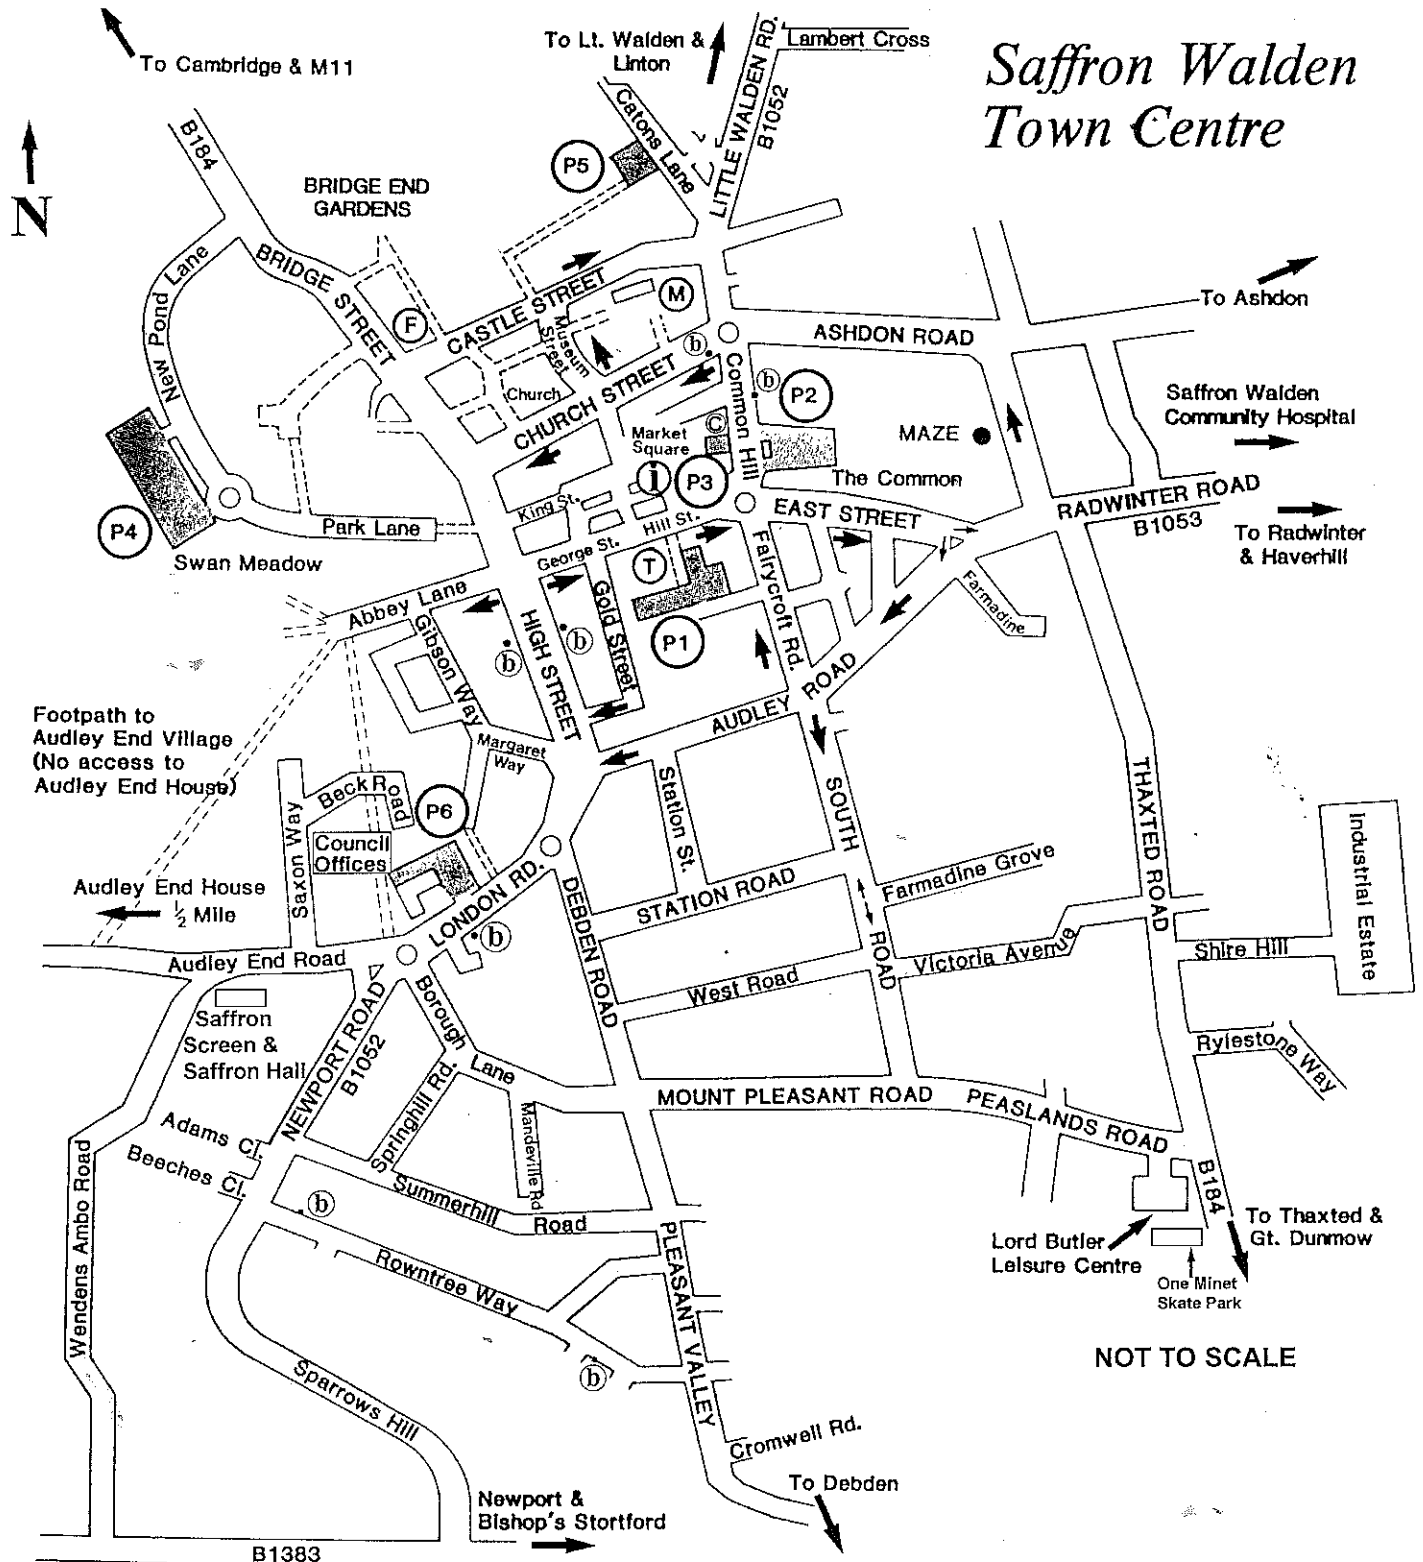

Saffron Walden Town Centre

NOT TO SCALE

CAR PARK SITES

- P1** Fairycroft Road - CB10 1NA
294 Short Stay spaces - Cycle Racks (access to Waitrose)
- P2** The Common - CB10 1JH
109 Short Stay spaces - Cycle Racks
- P3** Rose and Crown Car Park - CB10 1JH
27 Short Stay spaces
- P4** Swan Meadow - CB10 1BX
394 Long/Short Stay spaces & 6 Coach space
- P5** Catons Lane - CB10 2DU
49 Free Long Stay spaces
- P6** Council Offices - CB11 4ER
144 Long Stay spaces - weekend only
- C** Coach drop off point

INFORMATION

- T** Public Toilets, Hill Street
Free
Open: 7.00am - 6.00pm
- B** Main bus Stops
- i** Tourist Information Centre
Market Place - 01799 524002
Open: Mon - Sat 9.30am - 5.00pm
- M** Museum - 01799 510333
- F** The Fry Art Gallery -
01799 513779