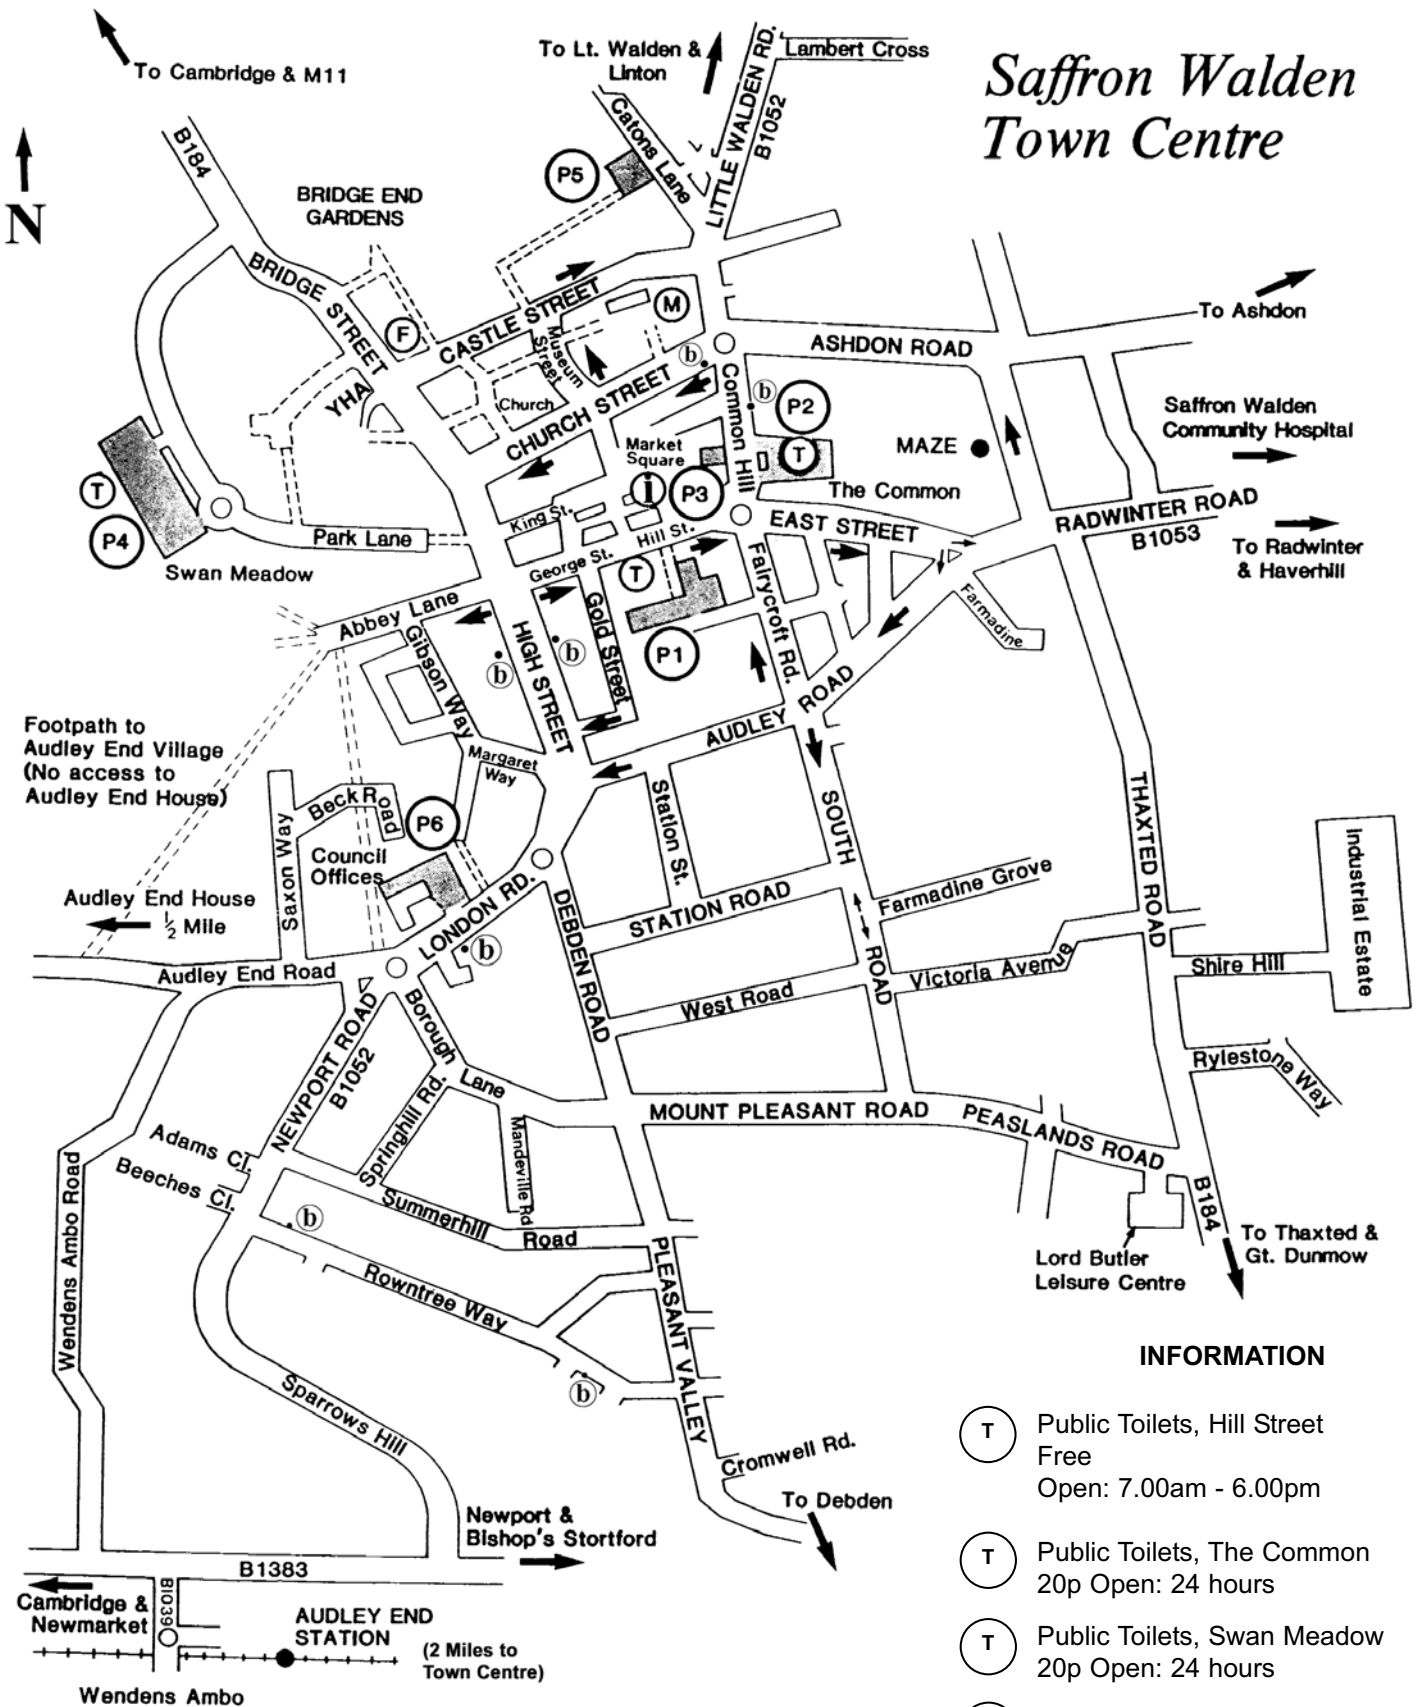

Saffron Walden Town Centre

INFORMATION

- (T) Public Toilets, Hill Street
Free
Open: 7.00am - 6.00pm
- (T) Public Toilets, The Common
20p Open: 24 hours
- (T) Public Toilets, Swan Meadow
20p Open: 24 hours
- (B) Main bus Stops
- (i) Tourist Information Centre
Market Place - 01799 510444
Open:
Mon - Sat 9.30am - 5.30pm
(April - October)
Mon - Sat 10.00am - 5.00pm
(November - March)
- (M) Museum - 01799 510333
- (F) The Fry Art Gallery -
01799 513779

NOT TO SCALE

CAR PARK SITES

- (P1) Fairycroft Road - 294 Short Stay spaces
- Cycle Racks
(access to Waitrose)
- (P2) The Common - 109 Short Stay spaces
- Cycle Racks
- (P3) Rose and Crown Car Park -
27 Short Stay spaces
- (P4) Swan Meadow - 394 Long/Short
Stay spaces & 6 Coach spaces
- (P5) Catons Lane - 49 Free Long
Stay spaces
- (P6) Council Offices - 144 Long Stay
spaces - weekend only